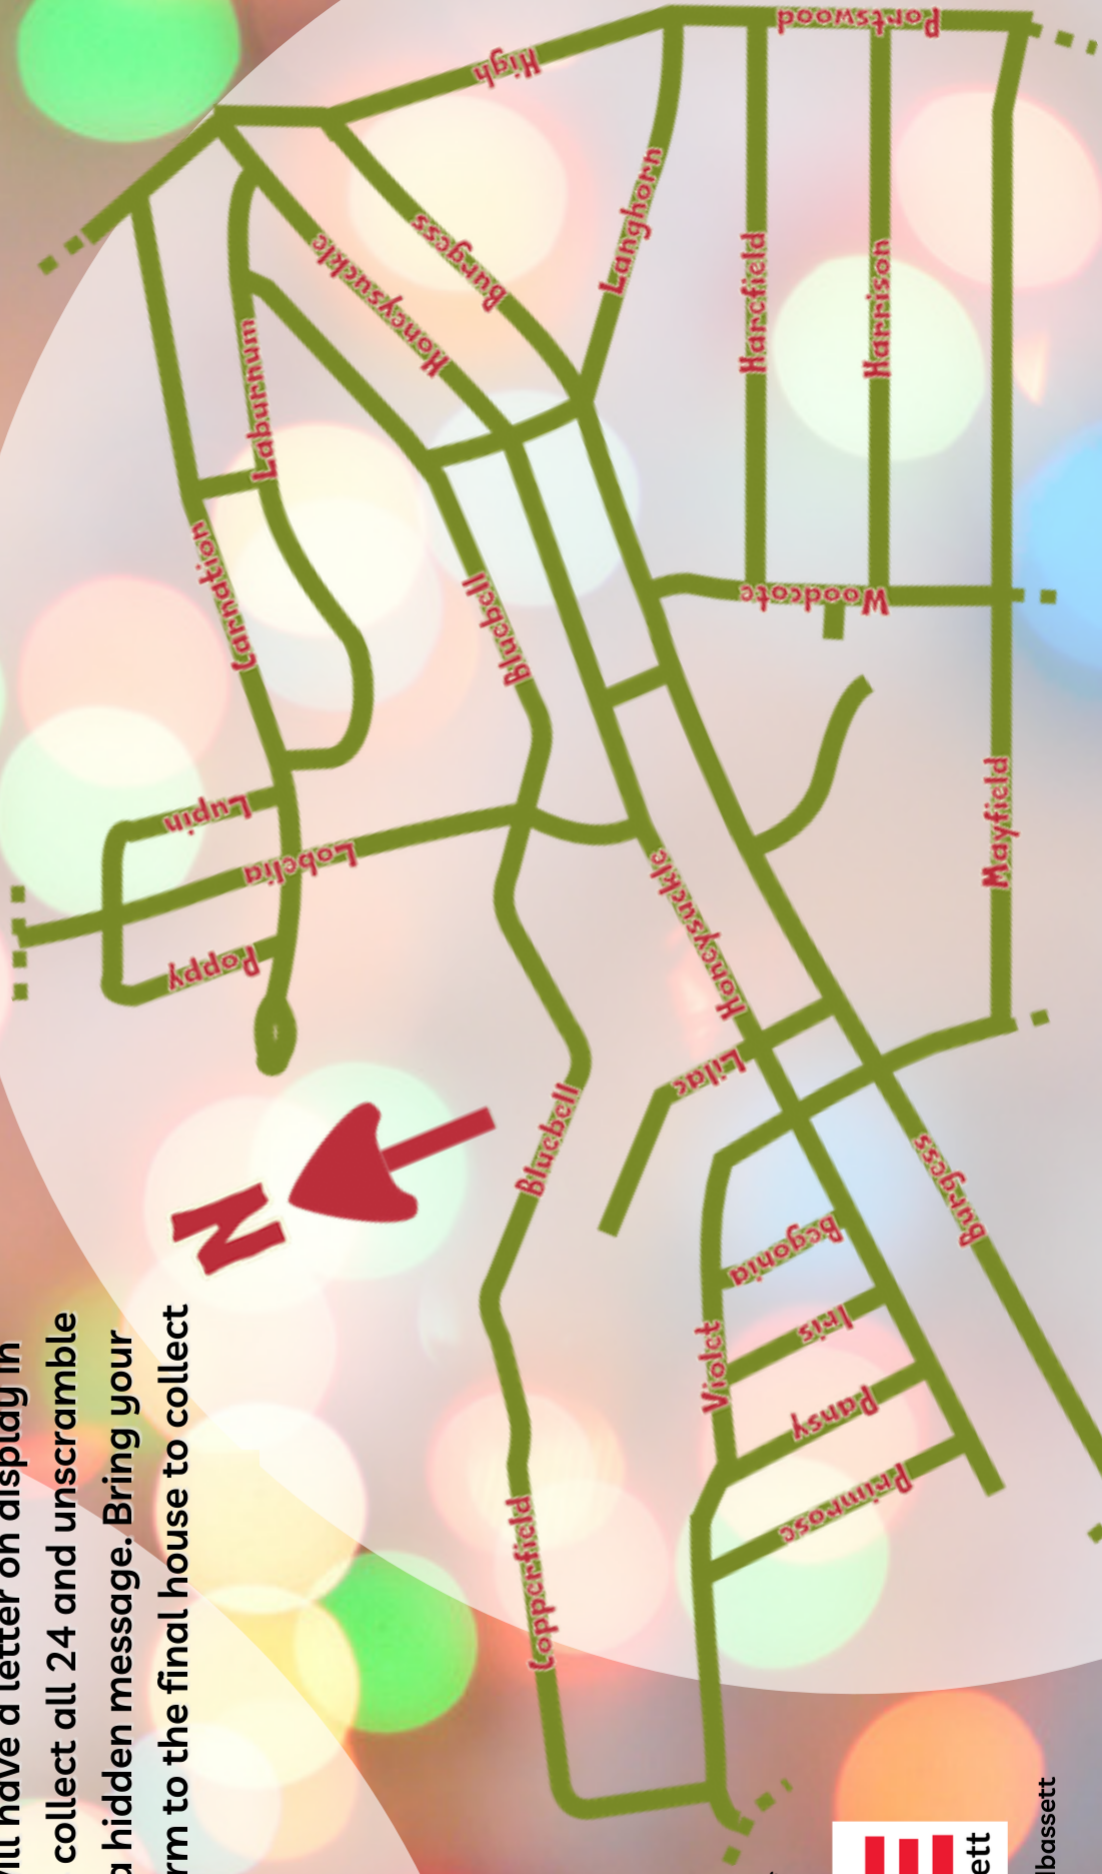

SWAYTHLING 2020 LIVING ADVENT TRAIL

The map below shows where you can find houses that are part of our local Advent Window Trail. The number indicates the day of the month on which the display for this house will go live.

Windows that are part of the trail will be lit from 5-8pm from the day they go live and each day until 24 December when the trail finishes meaning you can get involved at any time!

Each house will have a letter on display in the window – collect all 24 and unscramble them to find a hidden message. Bring your completed form to the final house to collect a prize!

Organised by the churches of
Love Swaythling and Bassett